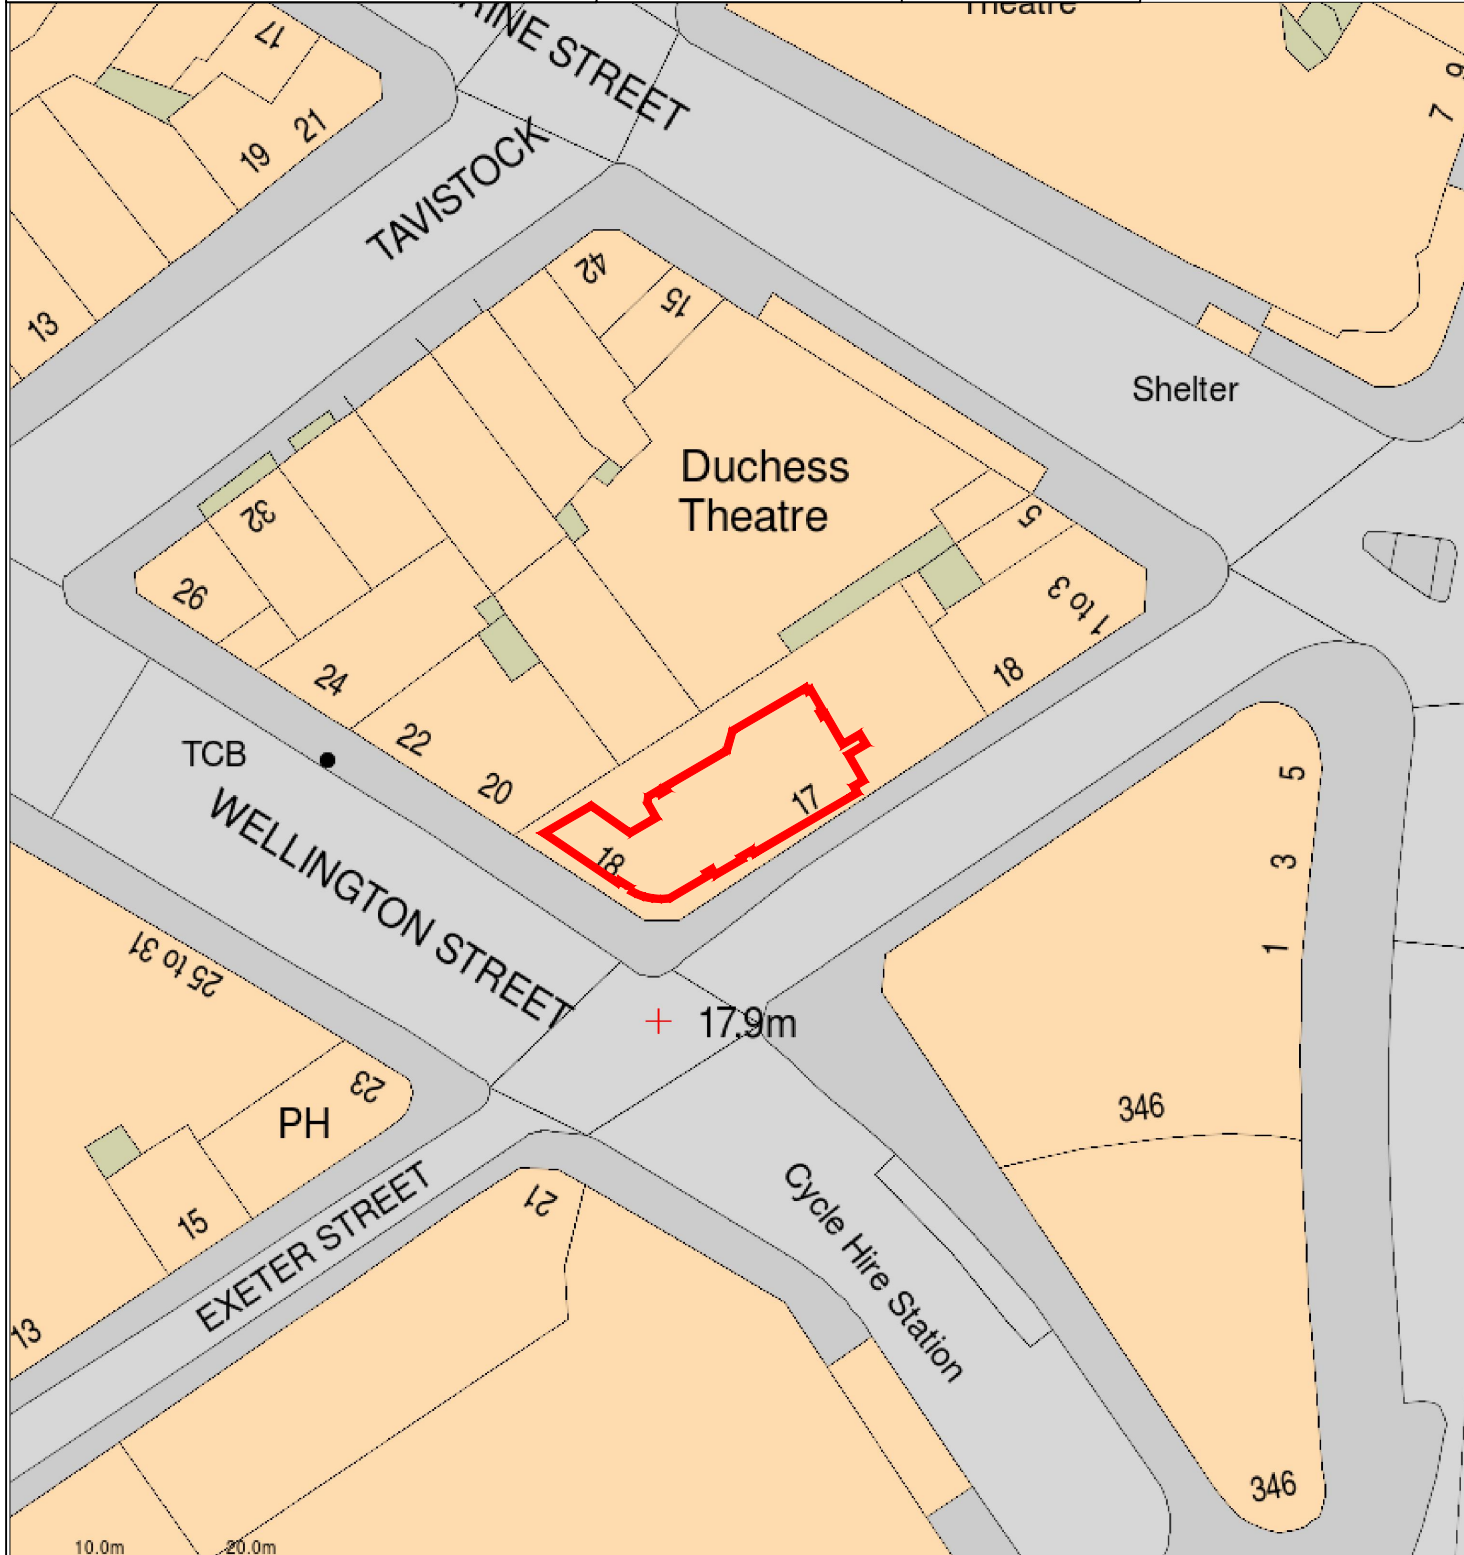

PROJECT: 17 Exeter Street, London WC2E 7DU	
DESCRIPTION: Lease plan	
DRAWING No: TS00100/LP100	REV: -
DRAWN BY: JR	DATE: 06/06/2021
Scale @ A3: 1:50	

Location Plan
Scale 1:500

3rd Floor
Scale 1:50