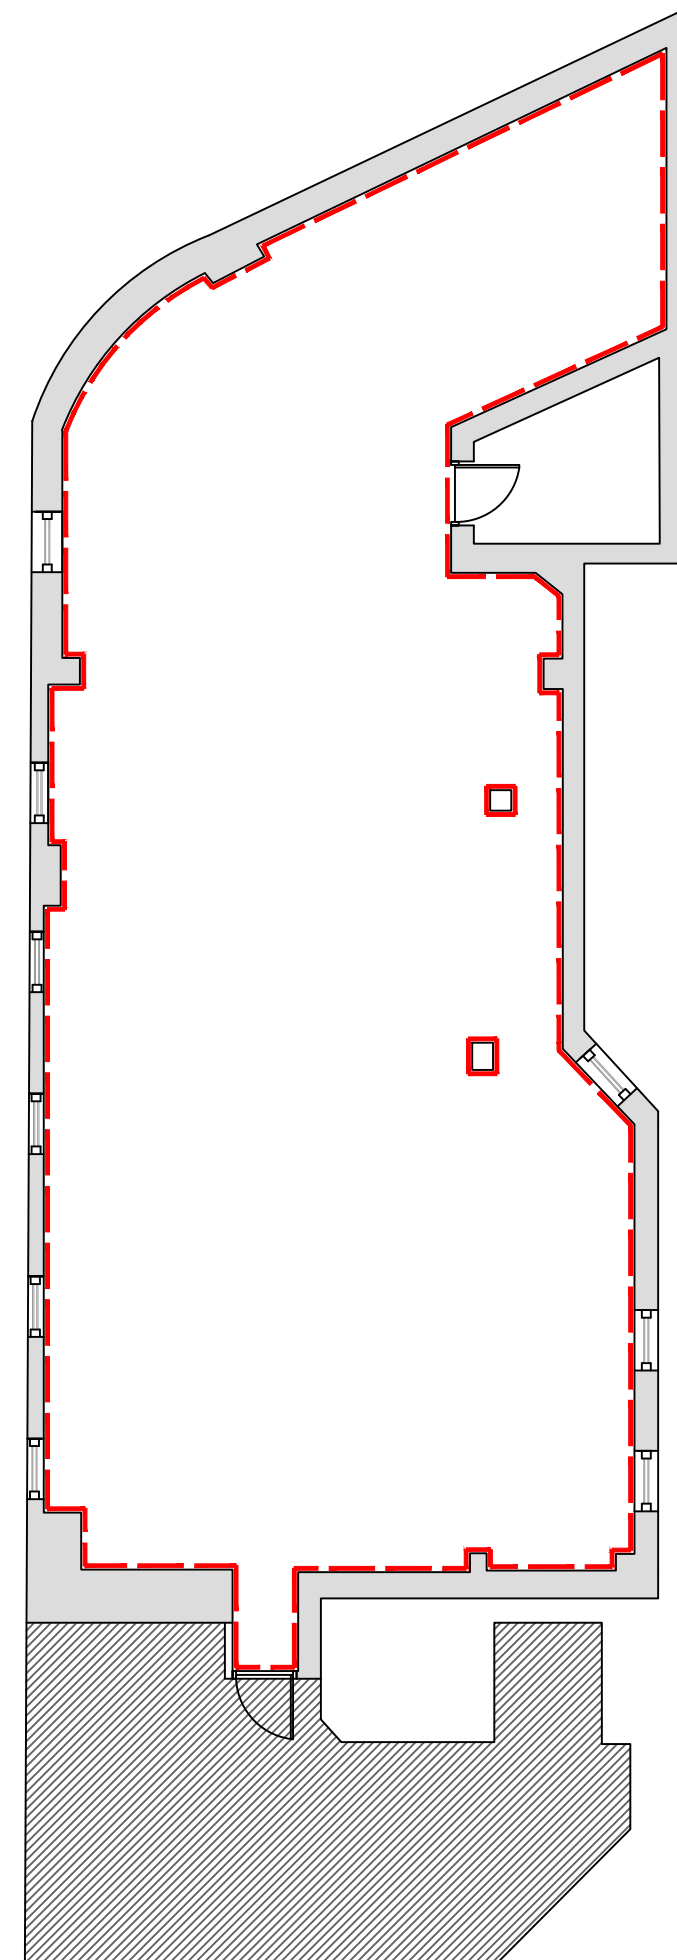

PROJECT: 17 Exeter Street, London WC2E 7DU	
DESCRIPTION: Lease plan	
DRAWING No: TS00100/LP100	REV: -
DRAWN BY: JR	DATE: 06/06/2021
Scale @ A3: 1:50	

Location Plan
Scale 1:500

3rd Floor
Scale 1:50